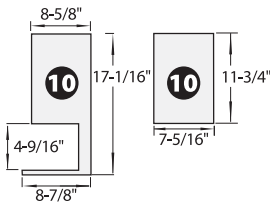

SY-BA60N

SY-BA60

84 oz./
2.5 liters

ADA

Thermal Gravity Pot® Beverage Dispenser SY-AA25/25N

STAINLESS STEEL VACUUM LINER

SY-AA25

SY-AA25N

Model No.	SY-AA25	SY-AA25N
Capacity	84 oz. / 2.5 liters	
Heat Retention*	169°F @ 10 hrs. / 145°F @ 24 hrs.	
Color	Black (-BA)	
Master Carton: Piece / Weight	6 pcs. / 34 lbs.	6 pcs. / 26 lbs.
Replacement Stopper Set (Lid Only, Mesh Not Included)	7-AYA-P011	