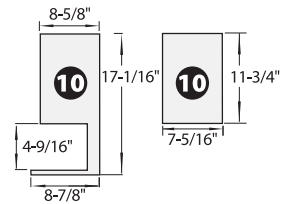

ADA

Thermal Gravity Pot® Beverage Dispenser AY-AE25/25N

GLASS VACUUM LINER

AY-AE25

AY-AE25N

Model No.	AY-AE25	AY-AE25N
Capacity	84 oz. / 2.5 liters	
Heat Retention*	172°F @ 10 hrs. / 147°F @ 24 hrs.	
Color	Black (-BA)	
Master Carton: Piece / Weight	6 pcs. / 35 lbs.	6 pcs. / 26 lbs.
Replacement Stopper Set (Lid Only, Mesh Not Included)	7-AYA-P011	