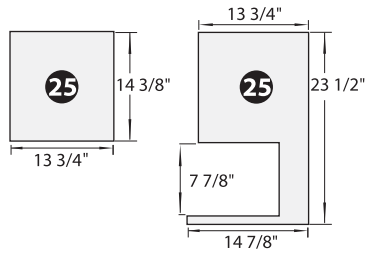

ADA

202 oz./
6.0 liters

Thermal Gravity Pot® Beverage Dispenser SY-BA60/60N

STAINLESS STEEL VACUUM LINER

- Extra large 1.5 gallon (6.0 liters) capacity for high volume setting
- Durable stainless steel vacuum liner with excellent heat retention
- Convenient slot to attach name tag holder (name tag holder sold separately)
- Lever-style dispense mechanism for easy dispensing
- Stylish plastic body resists dents and corrosion
- Brew-Thru® lid (BTL) with protective cover